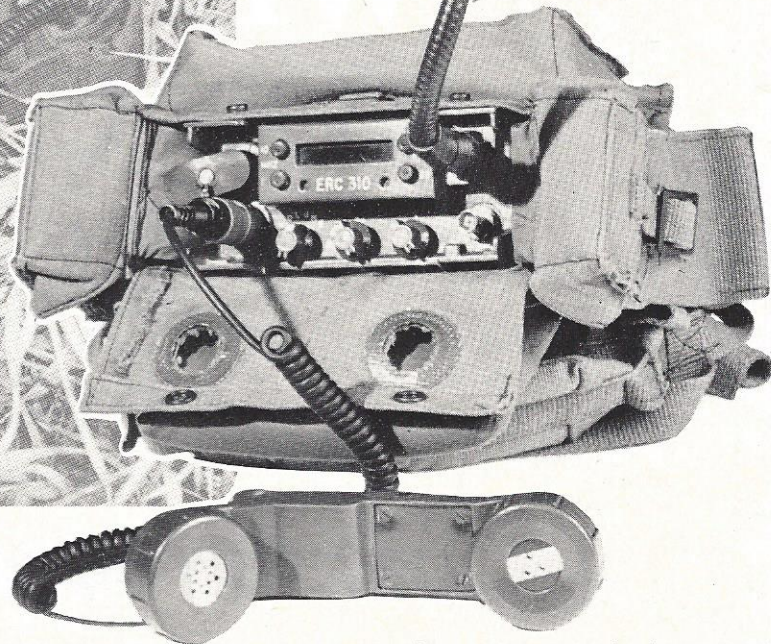

# Cost-Effective Communications . . . . . . Manpack Transceivers by ESI

- 30-80 MHz Frequency Range
- 25 or 50 KHz Channel Spacing
- 1.5 to 5 Watts RF Output
- 0.4  $\mu$ V Sensitivity
- Weighs less than 1.8 kilograms
- MTTR less than 15 minutes (module level)
- Compatible with the AN/PRC-77, VRC-12

The ERC-310 Transceiver is a fully synthesized VHF-FM Manpack Radio that has been developed for cost-effective, reliable communications under combat conditions anywhere in the world.

Through the use of LSI integrated circuits and functional modular design, ESI provides manpacks that are simple to operate, ultra-reliable and extremely easy to repair. Since the ERC-300 Series of radios are designed as an integrated system, the logistics support and maintenance training is minimized. Unique packaging and miniaturization makes the radios much smaller and lighter than the ones they replace.