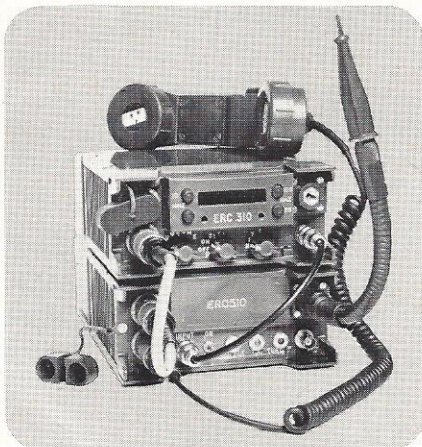

# Cost-Effective Communications . . . . . . Manpack Transceivers by ESI

- 30-80 MHz Frequency Range
- 25 or 50 KHz Channel Spacing
- 1.5 to 5 Watts RF Output
- 0.4  $\mu$ V Sensitivity
- Weighs less than 1.8 kilograms
- MTTR less than 15 minutes (module level)
- Compatible with the AN/PRC-77, VRC-12

The ERC-310 Transceiver is a fully synthesized VHF-FM Manpack Radio that has been developed for cost-effective, reliable communications under combat conditions anywhere in the world.

Through the use of LSI integrated circuits and functional modular design, ESI provides manpacks that are simple to operate, ultra-reliable and extremely easy to repair. Since the ERC-300 Series of radios are designed as an integrated system, the logistics support and maintenance training is minimized. Unique packaging and miniaturization makes the radios much smaller and lighter than the ones they replace.